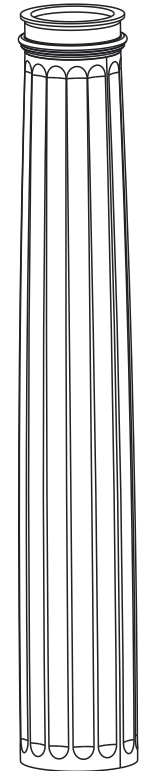

SECTION A-A

ORAC[®]
D E C O R

Biekorfstraat 32
8400 Oostende - Belgium
Tel +32 (0)59 80 32 52
www.oracdecor.com
info@oracdecor.com

Part name: K3002

Designed by: ORAC

Designed on: 01-Jan-1997

Version: 1.0

All dimensions are in mm unless otherwise specified